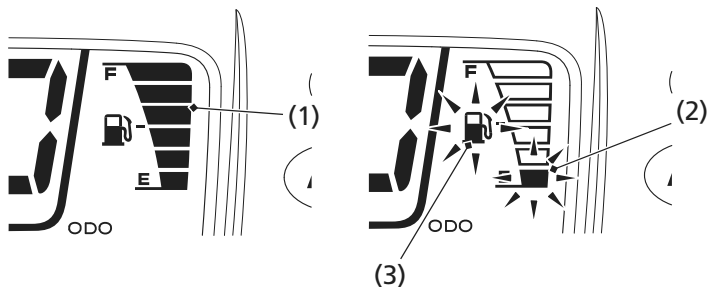

Indicators & Displays

Fuel Gauge

The fuel gauge liquid crystal display (1) shows the approximate fuel supply available. The fuel tank capacity is:

4.44 US gal (16.8 l)

When segment E (2) and low fuel indicator (3) flash, you should refill the tank as soon as possible. The amount of fuel remaining when the flashing starts is approximately:

1.40 US gal (5.3 l)

(1) fuel gauge
(2) segment E

(3) low fuel indicator

All segments will flash, when the fuel gauge function is fails. See your dealer.