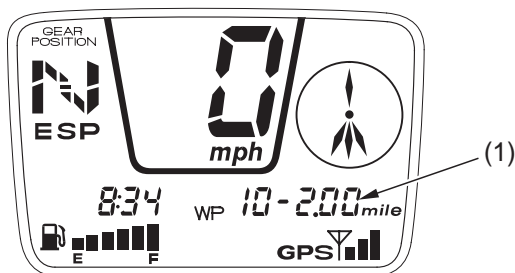

## Distance to Waypoint

The distance to waypoint (1) display shows the straight line distance from your present location to the waypoint.

The distance range display shows three numerals with a “floating” decimal:

| Range                      | Display     |
|----------------------------|-------------|
| Less than 10 miles         | 0.00 – 9.99 |
| 10 miles up to 1,000 miles | 10 – 999    |

(1) distance to waypoint

USA: Displays read in mph and miles.

Canada: Displays read in km/h and kilometers.