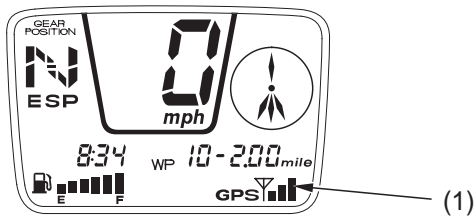

Satellite Status

The satellite status indicates the amount of information received from GPS satellites in one of three possible categories:

Display	Status	
	Not Usable	The system is signaling (flashing antenna mark) that your position fix is not available.
	2D Navigation	The system has determined latitude and longitude, but is unable to determine altitude. 2D Navigation is not as accurate as 3D Navigation.
	3D Navigation	The system has determined latitude, longitude, and altitude. The receiver is ready to provide navigational information.

(1) satellite status (signal strength indicator)

- If there are large obstacles nearby or overhead, move to a new location with a clear view of the sky.