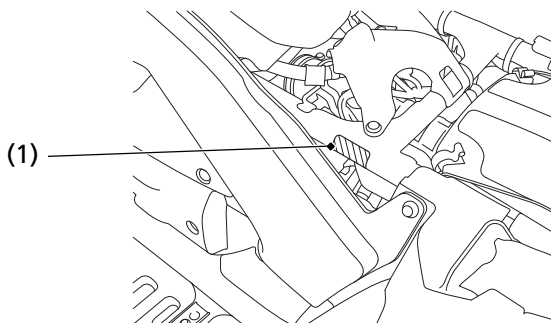

## Color Label & Code

The color label (1) is attached to the frame under the seat. Remove the seat (page 112) to check the label.

The color code is helpful when ordering replacement parts. You may record the color and code in the Quick Reference section at the rear of this manual.

### UNDER SEAT

(1) color label