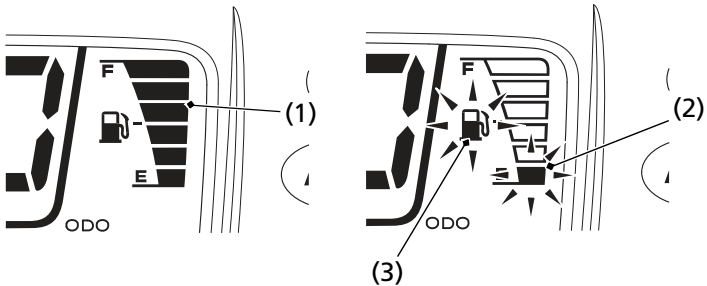

Indicators & Displays

Fuel Gauge

The fuel gauge liquid crystal display (1) shows the approximate fuel supply available. The fuel tank capacity is:

4.44 US gal (16.8 l)

When segment E (2) and low fuel indicator (3) flash, you should refill the tank as soon as possible. The amount of fuel remaining when the flashing starts is approximately:

1.40 US gal (5.3 l)

(1) fuel gauge
(2) segment E

(3) low fuel indicator

All segments will flash, when the fuel gauge function fails. See your dealer.