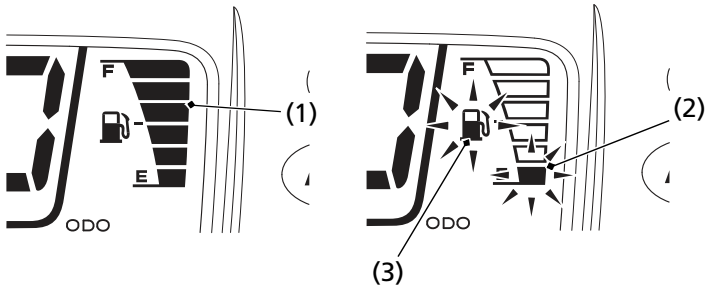

Indicators & Displays

Fuel Gauge

The fuel gauge liquid crystal display (1) shows the approximate fuel supply available. The fuel tank capacity is:

4.44 US gal (16.8 l)

When segment E (2) and low fuel indicator (3) flash, you should refill the tank as soon as possible. The amount of fuel remaining when the flashing starts is approximately:

1.40 US gal (5.3 l)

(1) fuel gauge
(2) segment E

(3) low fuel indicator

All segments will flash, when the fuel gauge function fails. See your dealer.