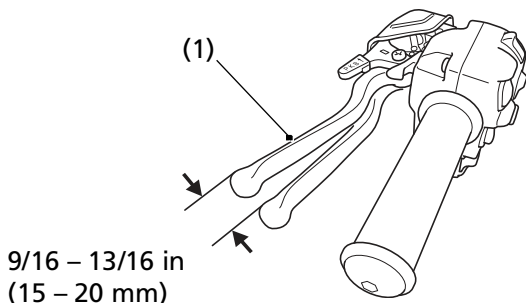

Brakes

Rear Brake Lever Freeplay

LEFT HANDLEBAR

(1) rear brake lever/parking brake lever

Inspection

Measure the distance the rear brake lever/parking brake lever (1) moves before the brake starts to take hold. Freeplay, measurement at the tip of the end of the brake lever, should be:

9/16 – 13/16 in (15 – 20 mm)

If necessary, adjust to the specified range.