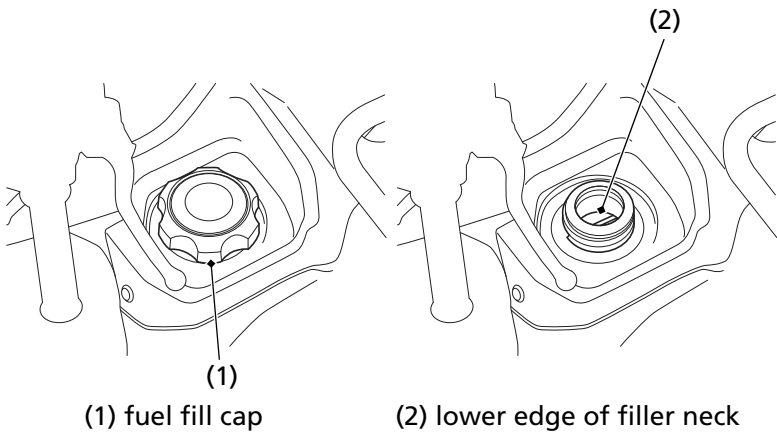

Fuel Capacity

Fuel tank capacity, including reserve:

3.88 US gal (14.7 ℓ)

Reserve capacity:

1.29 US gal (4.9 ℓ)

When there is only one segment left in the fuel gauge (page 25), fuel will be low and you should refuel as soon as possible.

Refueling Procedure

Refer to *Safety Precautions* on page 121.

(cont'd)