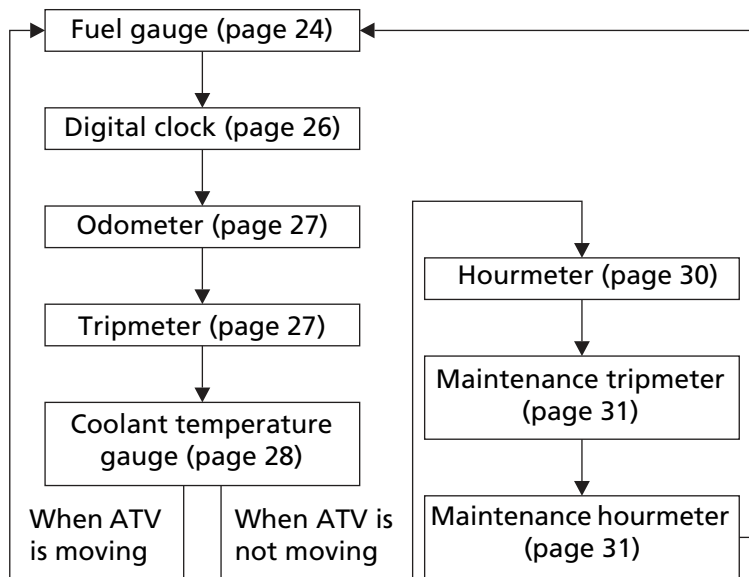

Indicators & Displays

Each time you press the mode select button, mode will change as shown in the illustration.

If there is a fuel warning with your ATV, the display will automatically change to the fuel gauge. If you try to change the display back to ordinary display, it will automatically return to the fuel gauge.

If there is a coolant temperature warning with your ATV, the display will automatically change to the coolant temperature gauge. If you try to change the display back to ordinary display, it will automatically return to the coolant temperature gauge.