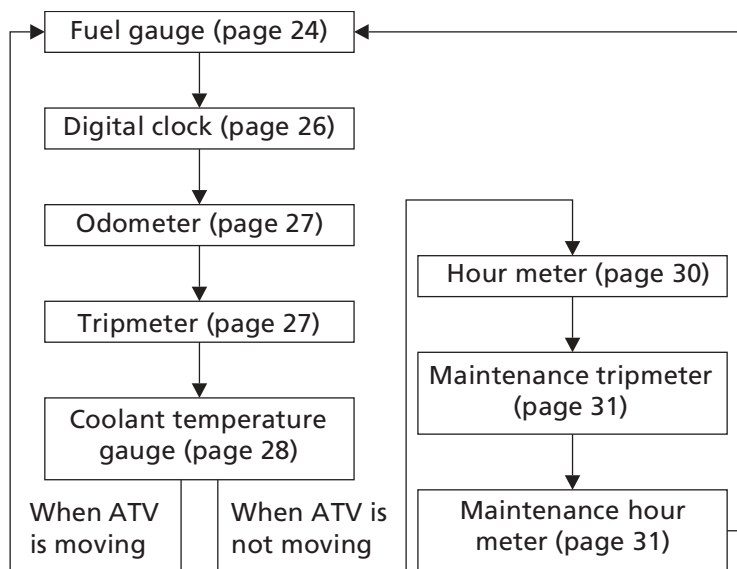

Indicators & Displays

Each time you press the mode select button, mode will change as shown in the illustration.

If there is a fuel warning with your ATV, the display will automatically change to the fuel gauge. If you try to change the display back to ordinary display, it will automatically return to the fuel gauge.

If there is a coolant temperature warning with your ATV, the display will automatically change to the coolant temperature gauge. If you try to change the display back to ordinary display, it will automatically return to the coolant temperature gauge.