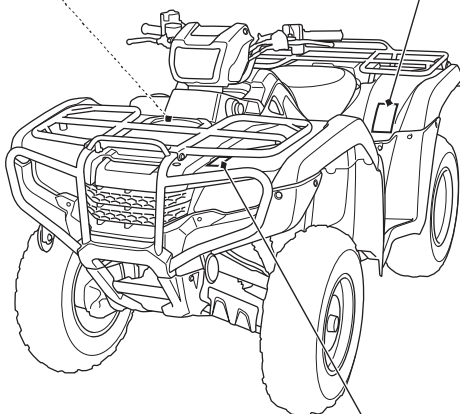

Safety Labels

⚠ WARNING

Improper tire pressure or overloading can cause loss of control. Loss of control can result in severe injury or death.

- Cold tire pressure :
Front : **4.4psi** (30kPa)
Rear : **4.4psi** (30kPa)
- Maximum weight capacity : **551lbs.**(250kg)

⚠ WARNING

Overloading this ATV or carrying cargo improperly can change handling, stability and braking performance and can lead to an accident.

Never exceed the maximum front cargo limit of : **88 lbs** (40 kg).