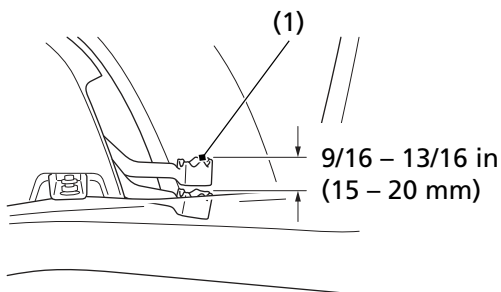

Rear Brake Pedal Freeplay

RIGHT SIDE

(1) rear brake pedal

Inspection

Measure the distance the rear brake pedal (1) moves before the brake starts to take hold. Freeplay, measurement at the tip of the end of the pedal, should be:

9/16 - 13/16 in (15 - 20 mm)

If necessary, adjust to the specified range.