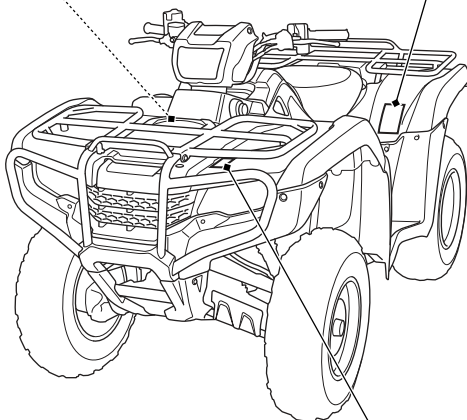

# Safety Labels

## ⚠ WARNING

Improper tire pressure or overloading can cause loss of control.

Loss of control can result in severe injury or death.

- Cold tire pressure :  
Front : 4.4psi (30kPa)  
Rear : 4.4psi (30kPa)
- Maximum weight capacity : 551lbs. (250kg)