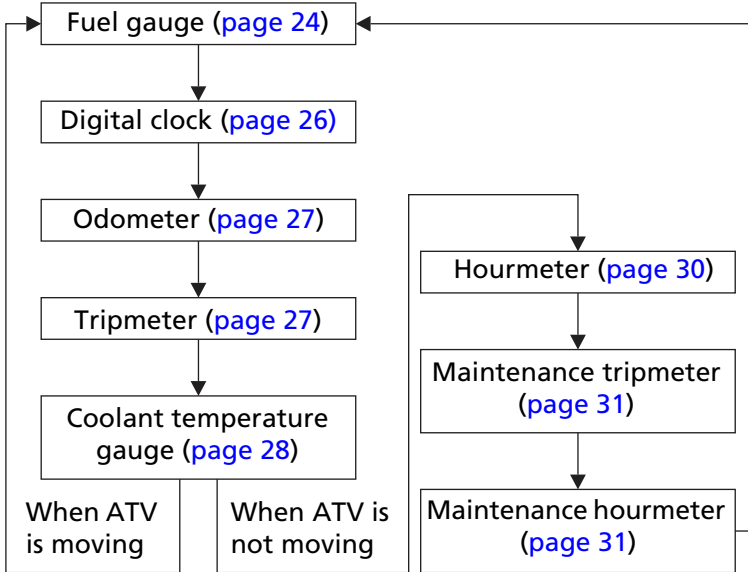

Indicators & Displays

Each time you press the mode select button, mode will change as shown in the illustration.

If there is a fuel warning with your ATV, the display will automatically change to the fuel gauge. If you try to change the display back to ordinary display, it will automatically return to the fuel gauge.

If there is a coolant temperature warning with your ATV, the display will automatically change to the coolant temperature gauge. If you try to change the display back to ordinary display, it will automatically return to the coolant temperature gauge.