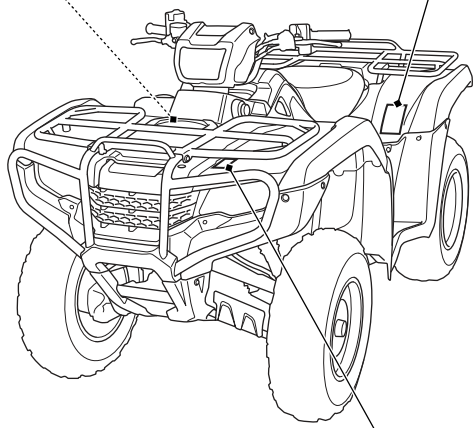

Safety Labels

⚠ WARNING

Improper tire pressure or overloading can cause loss of control.
Loss of control can result in severe injury or death.

- Cold tire pressure :
Front : 4.4psi (30kPa)
Rear : 4.4psi (30kPa)
- Maximum weight capacity : 551lbs. (250kg)

⚠ WARNING

Overloading this ATV or carrying cargo improperly can change handling, stability and braking performance and can lead to an accident.

Never exceed the maximum front cargo limit of : 88 lbs (40 kg).