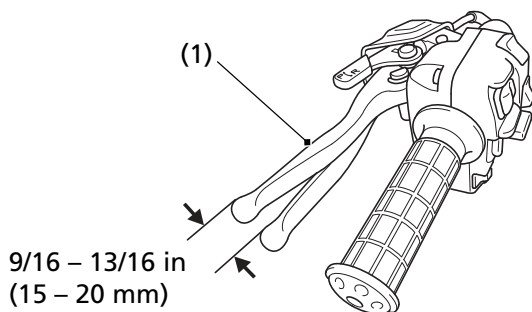

Rear Brake Lever Freeplay

LEFT HANDLEBAR

(1) rear brake lever/parking brake lever

Inspection

Measure the distance the rear brake lever/parking brake lever (1) moves before the brake starts to take hold. Freeplay, measurement at the tip of the end of the brake lever, should be:

9/16 – 13/16 in (15 – 20 mm)

If necessary, adjust to the specified range.