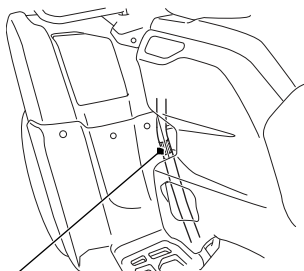

## Color Label & Code

The color label (1) is attached on the left side of the frame.

The color code is helpful when ordering replacement parts. You may record the color and code in the Quick Reference section at the rear of this manual.

### LEFT SIDE

(1)

(1) color label