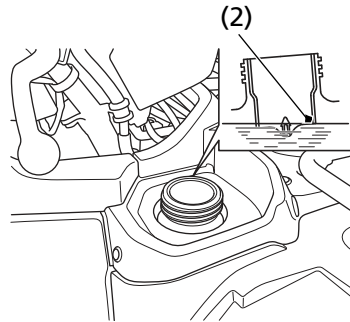

## Fuel Capacity

Fuel tank capacity, including reserve:

**3.88 US gal (14.7 ℓ)**

Reserve capacity:

**1.29 US gal (4.9 ℓ)**

When there is only one segment left in the fuel gauge (page 24), fuel will be low and you should refuel as soon as possible.

## Refueling Procedure

Refer to *Safety Precautions* on page 113.

(1) fuel fill cap

(2) bottom of the filler neck