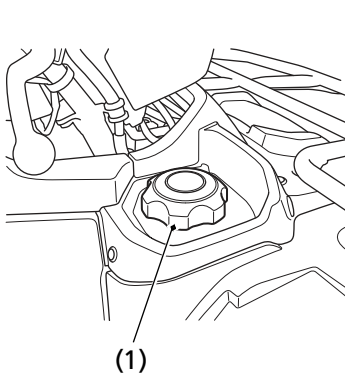

## Fuel Capacity

Fuel tank capacity, including reserve:

**3.88 US gal (14.7 ℓ)**

Reserve capacity:

**1.29 US gal (4.9 ℓ)**

When there is only one segment left in the fuel gauge (page 24), fuel will be low and you should refuel as soon as possible.

## Refueling Procedure

Refer to *Safety Precautions* on page 113.

(1) fuel fill cap

(2) bottom of the filler neck