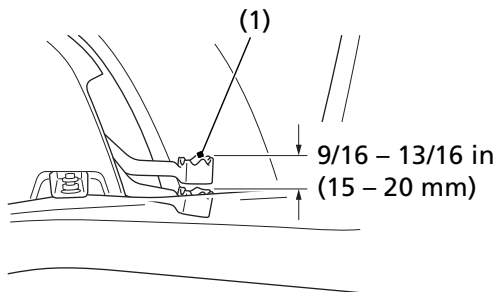

Rear Brake Pedal Freeplay

RIGHT SIDE

(1) rear brake pedal

Inspection

Measure the distance the rear brake pedal (1) moves before the brake starts to take hold. Freeplay, measurement at the tip of the end of the pedal, should be:

9/16 - 13/16 in (15 - 20 mm)

If necessary, adjust to the specified range.