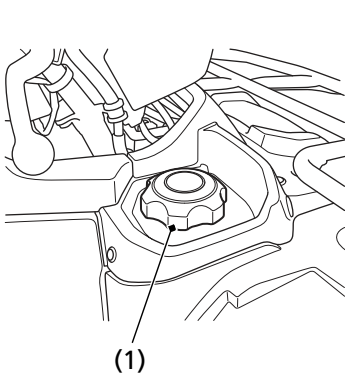

Fuel Capacity

Fuel tank capacity, including reserve:

3.88 US gal (14.7 ℓ)

Reserve capacity:

1.29 US gal (4.9 ℓ)

When there is only one segment left in the fuel gauge (page 24), fuel will be low and you should refuel as soon as possible.

Refueling Procedure

Refer to *Safety Precautions* on page 111.

(1) fuel fill cap

(2) bottom of the filler neck