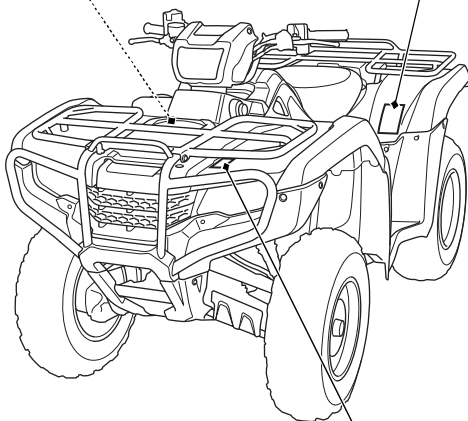

Safety Labels

⚠ WARNING

Improper tire pressure or overloading can cause loss of control.
Loss of control can result in severe injury or death.

- Cold tire pressure :
Front : 4.4psi (30kPa)
Rear : 4.4psi (30kPa)
- Maximum weight capacity : 551lbs. (250kg)

⚠ WARNING

Overloading this ATV or carrying cargo improperly can change handling, stability and braking performance and can lead to an accident.

Never exceed the maximum front cargo limit of : 88 lbs (40 kg).