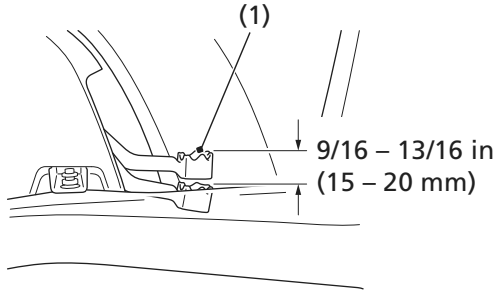

Rear Brake Pedal Freeplay

RIGHT SIDE

(1) rear brake pedal

Inspection

Measure the distance the rear brake pedal (1) moves before the brake starts to take hold. Freeplay, measurement at the tip of the end of the pedal, should be:

9/16 – 13/16 in (15 – 20 mm)

If necessary, adjust to the specified range.