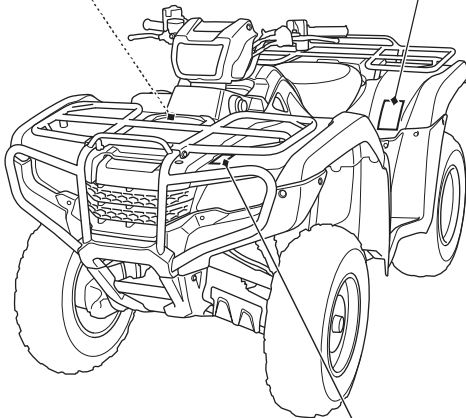

Safety Labels

⚠ WARNING

Improper tire pressure or overloading can cause loss of control.
Loss of control can result in severe injury or death.

- Cold tire pressure :
Front : 4.4psi (30kPa)
Rear : 4.4psi (30kPa)
- Maximum weight capacity : 551lbs. (250kg)

⚠ WARNING

Overloading this ATV or carrying cargo improperly can change handling, stability and braking performance and can lead to an accident.

Never exceed the maximum front cargo limit of : 88 lbs (40 kg).