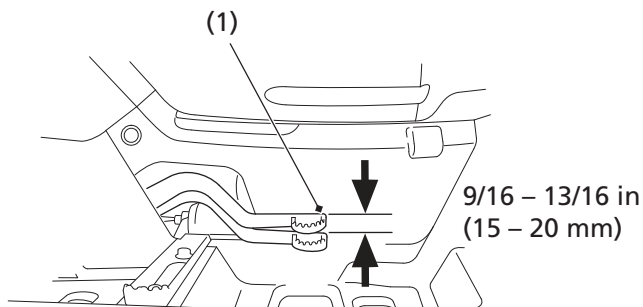

Brakes

Rear Brake Pedal Freeplay

RIGHT SIDE

(1) rear brake pedal

Inspection

Measure the distance the rear brake pedal (1) moves before the brake starts to take hold. Freeplay, measurement at the tip of the end of the pedal, should be:

9/16 – 13/16 in (15 – 20 mm)

If necessary, adjust to the specified range.