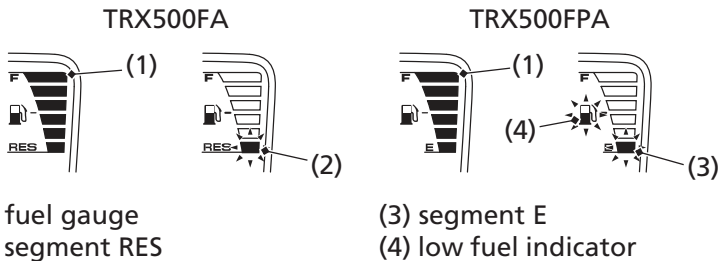

Indicators & Displays

Fuel Gauge

The fuel gauge liquid crystal display (1) shows the approximate fuel supply available. The fuel tank capacity is:

3.96 US gal (15.0 ℓ)

TRX500FA:

When segment RES (2) flashes, you should refill the tank as soon as possible. The amount of fuel remaining when the flashing starts is approximately:

0.66 US gal (2.5 ℓ)

TRX500FPA:

When segment E (3) and low fuel indicator (4) flash, you should refill the tank as soon as possible. The amount of fuel remaining when the flashing starts is approximately:

0.66 US gal (2.5 ℓ)

All segments will flash, when the fuel gauge function fails. See your dealer.