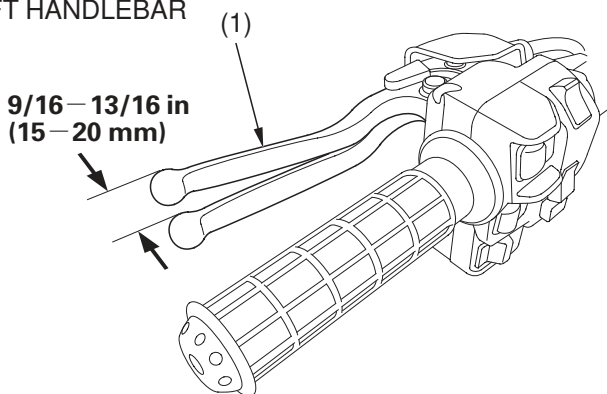

Brakes

Rear Brake Lever Freeplay

LEFT HANDLEBAR

(1) rear brake lever/parking brake lever

Inspection

Measure the distance the rear brake lever/parking brake lever (1) moves before the brake starts to take hold. Freeplay (measurement at the tip of the end of the brake lever) should be:

9/16– 13/16 in (15– 20 mm)

If necessary, adjust to the specified range.