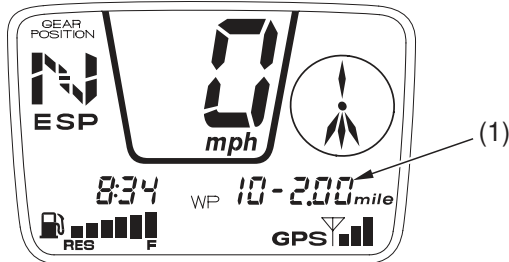

GPS Mode

Distance to Waypoint

The distance to waypoint (1) display shows the straight line distance from your present location to the waypoint.

The distance range display shows three numerals with a “floating” decimal:

Range	Display
Less than 10 miles	0.00 – 9.99
10 miles up to 1,000 miles	10 – 999

(1) distance to waypoint

USA: Displays read in mph and miles.

Canada: Displays read in km/h and kilometers.