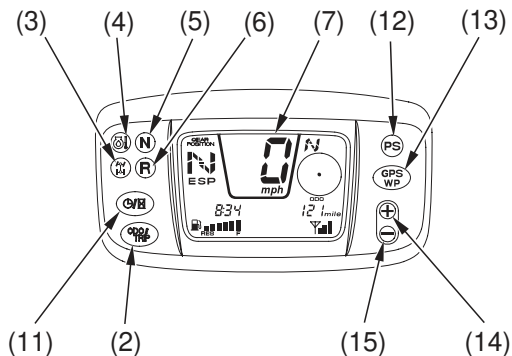

Indicators & Displays

TRX500FPA

- | | |
|--|---|
| (2) odometer/tripmeter select button | (12) PS (Electric Power Steering) indicator (TRX500FPA) |
| (3) 4WD indicator | (13) GPS/WP button (TRX500FPA) |
| (4) high oil/coolant temperature indicator | (14) plus button (TRX500FPA) |
| (5) neutral indicator | (15) minus button (TRX500FPA) |
| (6) reverse indicator | |
| (7) multi-function display | |
| (11) digital clock/hourmeter select button (TRX500FPA) | |

USA: Displays read in mph and miles.

Canada: Displays read in km/h and kilometers.