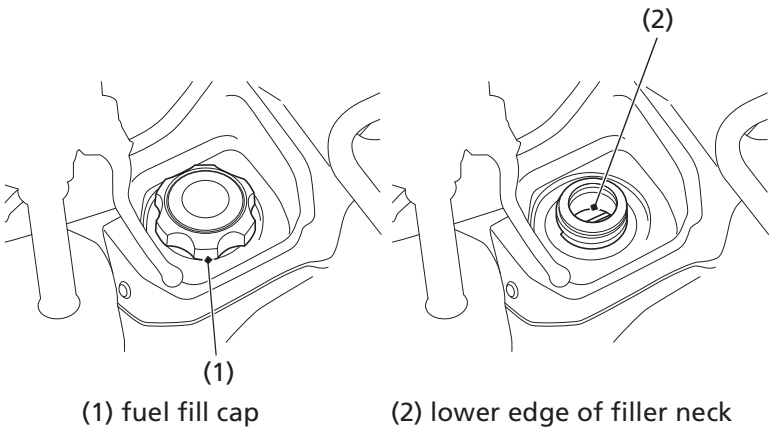

Fuel Capacity

Fuel tank capacity, including reserve:

3.88 US gal (14.7 ℓ)

Reserve capacity:

1.29 US gal (4.9 ℓ)

When there is only one segment left in the fuel gauge (page 25), fuel will be low and you should refuel as soon as possible.

Refueling Procedure

Refer to *Safety Precautions* on page 119.

(cont'd)