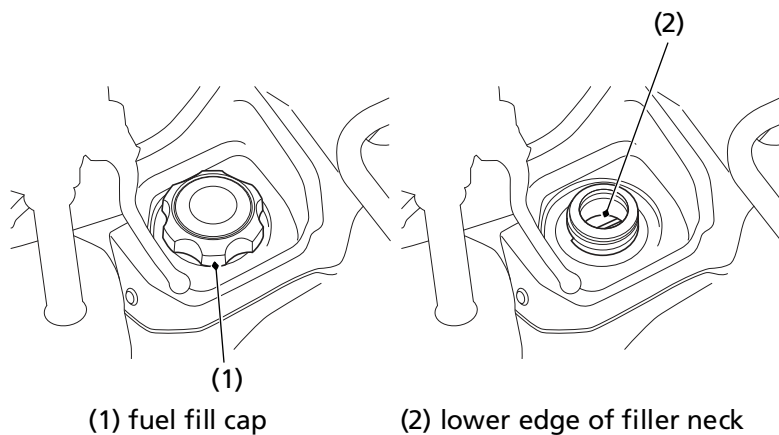

Fuel Capacity

Fuel tank capacity, including reserve:

3.88 US gal (14.7 ℓ)

Reserve capacity:

1.29 US gal (4.9 ℓ)

When there is only one segment left in the fuel gauge (page 25), fuel will be low and you should refuel as soon as possible.

Refueling Procedure

Refer to *Safety Precautions* on page 119.

(cont'd)