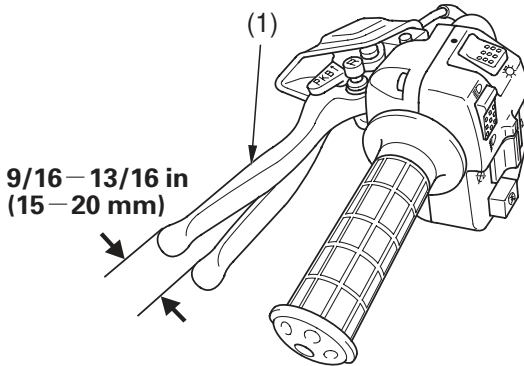

## Rear Brake Lever Freeplay

### LEFT HANDLEBAR

(1) rear brake lever/parking brake lever

### Inspection

Measure the distance the rear brake lever/parking brake lever (1) moves before the brake starts to take hold. Freeplay (measurement at the tip of the end of the brake lever) should be:

9/16 - 13/16 in (15 - 20 mm)