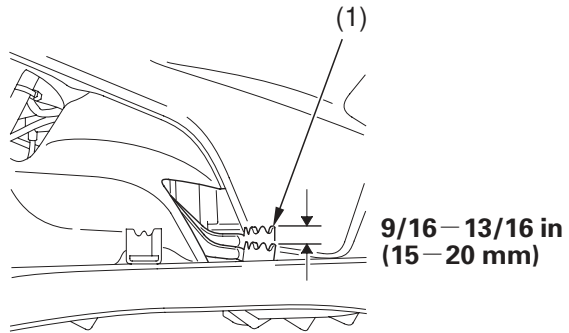

Rear Brake Pedal Freeplay

RIGHT SIDE

(1) rear brake pedal

Inspection

Measure the distance the rear brake pedal (1) moves before the brake starts to take hold. Freeplay, measurement at the tip of the end of the pedal, should be:

9/16 – 13/16 in (15 – 20 mm)

If necessary, adjust to the specified range.