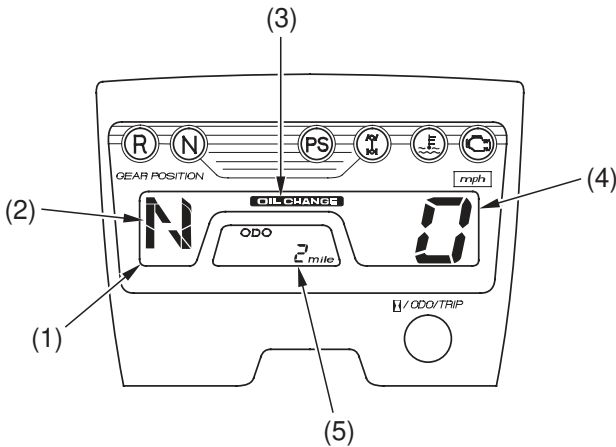

Indicators & Displays

Multi-function Display (TRX420FPM only)

The multi-function display (1) includes the following functions:

- Gear position indicator
- Oil change indicator
- Speedometer
- Odometer
- Tripmeter
- Hourmeter

- | | |
|-----------------------------|--------------------------------------|
| (1) multi-function display | (4) speedometer |
| (2) gear position indicator | (5) odometer/tripmeter/
hourmeter |
| (3) oil change indicator | |