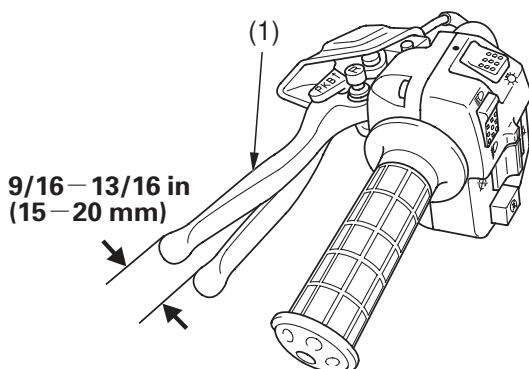

Brakes

Rear Brake Lever Freeplay

LEFT HANDLEBAR

(1) rear brake lever/parking brake lever

Inspection

Measure the distance the rear brake lever/parking brake lever (1) moves before the brake starts to take hold. Freeplay (measurement at the tip of the end of the brake lever) should be:

9/16 - 13/16 in (15 - 20 mm)

If necessary, adjust to the specified range.