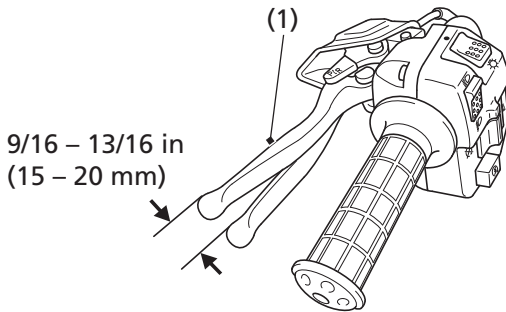

Rear Brake Lever Freeplay

LEFT HANDLEBAR

(1) rear brake lever/parking brake lever

Inspection

Measure the distance the rear brake lever/parking brake lever (1) moves before the brake starts to take hold. Freeplay (measurement at the tip of the end of the brake lever) should be:

9/16 - 13/16 in (15 - 20 mm)

If necessary, adjust to the specified range.