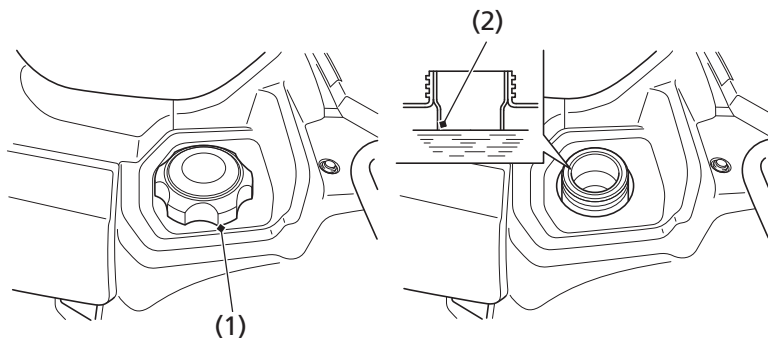

Fuel

Fuel Capacity

Fuel tank capacity, including reserve:

3.88 US gal (14.7 ℓ)

Reserve capacity:

1.29 US gal (4.9 ℓ)

TRX420FM1:

When there is only one segment left in the fuel gauge (page 25), fuel will be low and you should refuel as soon as possible.

TRX420TM1:

The tank should be refilled as soon as possible when the fuel warning indicator comes on.

Refueling Procedure

Refer to *Safety Precautions* on page 101.

(1) fuel fill cap

(2) bottom of the filler neck