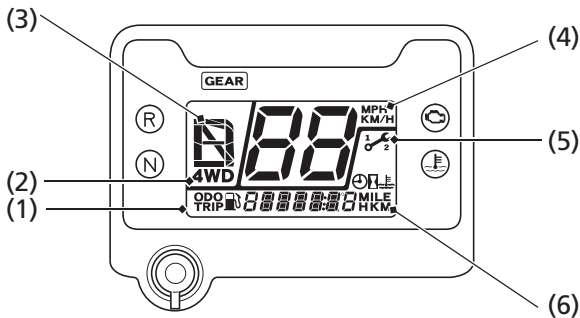

Indicators & Displays

Multi-function Display

The multi-function display (1) includes the following functions:

- | | |
|------------------------------|---------------------------|
| 4WD indicator | Digital clock |
| Gear position indicator | Odometer |
| Maintenance minder indicator | Tripmeter |
| Speedometer | Coolant temperature gauge |
| Fuel gauge | Hour meter |
| | Maintenance tripmeter |
| | Maintenance hour meter |

- | | |
|-----------------------------|---|
| (1) multi-function display | (5) maintenance minder indicator |
| (2) 4WD indicator | (6) fuel gauge/digital clock/odometer/tripmeter/coolant temperature gauge/hour meter/maintenance tripmeter/maintenance hour meter |
| (3) gear position indicator | |
| (4) speedometer | |