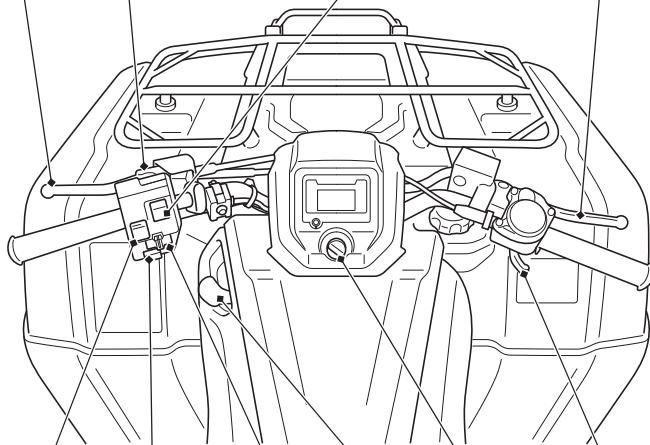

Operation Component Locations

rear brake lever/
parking brake lever

front brake lever

P/R lever

headlight switch

engine stop
switch

throttle lever

start button

ignition switch

headlight dimmer
switch

2WD/4WD select lever
(Except TRX420TM1)