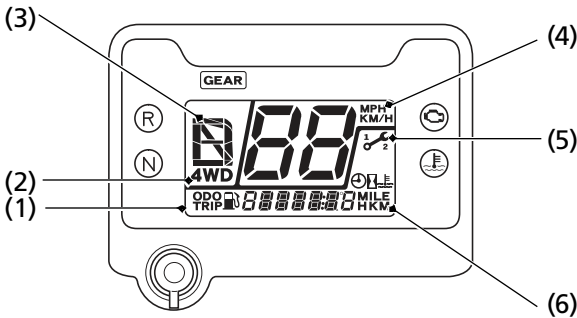

Indicators & Displays

Multi-function Display

The multi-function display (1) includes the following functions:

- | | |
|------------------------------|---------------------------|
| 4WD indicator | Digital clock |
| Gear position indicator | Odometer |
| Maintenance minder indicator | Tripmeter |
| Speedometer | Coolant temperature gauge |
| Fuel gauge | Hourmeter |
| | Maintenance tripmeter |
| | Maintenance hourmeter |

- | | |
|-----------------------------|---|
| (1) multi-function display | (5) maintenance minder indicator |
| (2) 4WD indicator | (6) fuel gauge/digital clock/odometer/tripmeter/coolant temperature gauge/hourmeter/maintenance tripmeter/maintenance hourmeter |
| (3) gear position indicator | |
| (4) speedometer | |