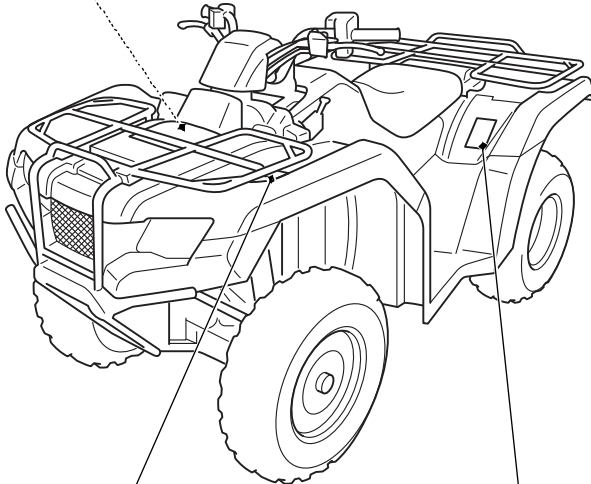

Safety Labels

⚠ WARNING

Overloading this ATV or carrying cargo improperly can change handling, stability and braking performance and can lead to an accident.

Never exceed the maximum front cargo limit of : 66 lbs (30 kg).

Refer to instructions in the Owner's Manual.

⚠ WARNING

Improper tire pressure or overloading can cause loss of control. Loss of control can result in severe injury or death.

- Cold tire pressure :
 - Front : 4.4psi (30kPa)
 - Rear : 4.4psi (30kPa)
- Maximum weight capacity : 485lbs. (220kg)