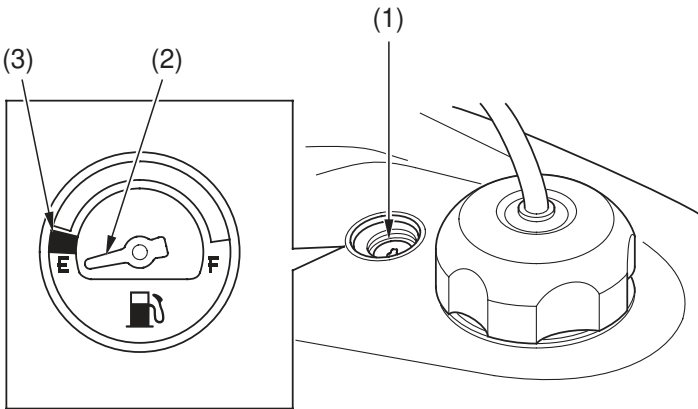

## Fuel Gauge

The fuel gauge (1) shows the approximate fuel supply available. At F (Full), the fuel tank capacity including reserve is:

**3.51 US gal (13.3 ℓ)**

When the gauge needle (2) enters the red band (3), fuel will be low and you should refill the tank as soon as possible. The amount of fuel left in the tank when the needle enters the red band is approximately:

**0.77 US gal (2.9 ℓ)**

(1) fuel gauge  
(2) gauge needle

(3) red band