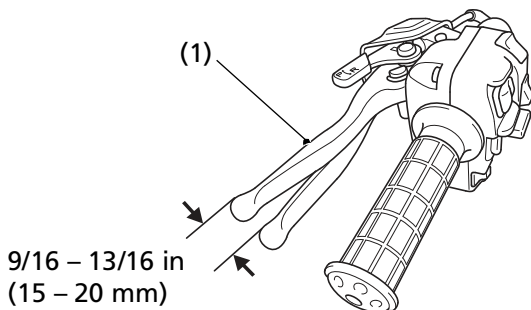

Rear Brake Lever Freeplay

LEFT HANDLEBAR

(1) rear brake lever/parking brake lever

Inspection

Measure the distance the rear brake lever/parking brake lever (1) moves before the brake starts to take hold. Freeplay (measurement at the tip of the end of the brake lever) should be:

9/16 – 13/16 in (15 – 20 mm)

If necessary, adjust to the specified range.