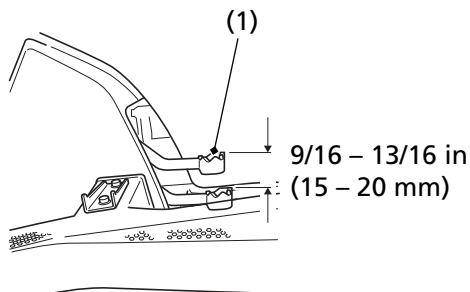

Rear Brake Pedal Freeplay

RIGHT SIDE

(1) rear brake pedal

Inspection

Measure the distance the rear brake pedal (1) moves before the brake starts to take hold. Freeplay, measurement at the tip of the end of the pedal, should be:

9/16 – 13/16 in (15 – 20 mm)

If necessary, adjust to the specified range.