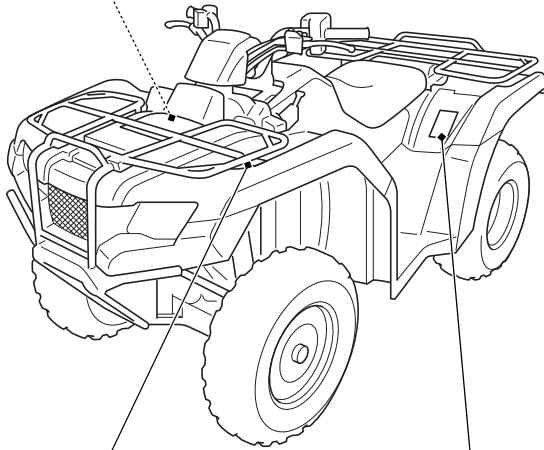

Safety Labels

⚠ WARNING

Overloading this ATV or carrying cargo improperly can change handling, stability and braking performance and can lead to an accident.

Never exceed the maximum front cargo limit of : 66 lbs (30 kg).

Refer to instructions in the Owner's Manual.

⚠ WARNING

Improper tire pressure or overloading can cause loss of control.

Loss of control can result in severe injury or death.

- Cold tire pressure :
 - Front : 4.4psi (30kPa)
 - Rear : 4.4psi (30kPa)
- Maximum weight capacity : 485lbs. (220kg)