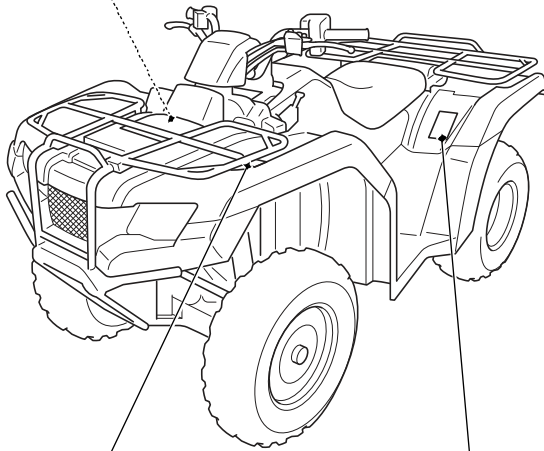

Safety Labels

⚠ WARNING

Overloading this ATV or carrying cargo improperly can change handling, stability and braking performance and can lead to an accident.

Never exceed the maximum front cargo limit of : 66 lbs (30 kg).

Refer to instructions in the Owner's Manual.

⚠ WARNING

Improper tire pressure or overloading can cause loss of control. Loss of control can result in severe injury or death.

- Cold tire pressure :
Front : 4.4psi (30kPa)
Rear : 4.4psi (30kPa)
- Maximum weight capacity : 485lbs. (220kg)