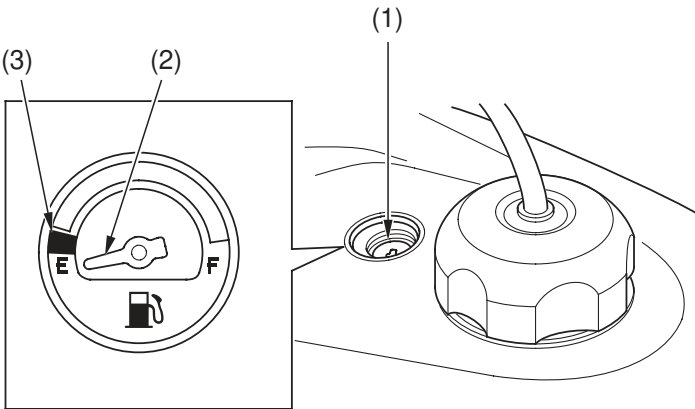

## Fuel Gauge

The fuel gauge (1) shows the approximate fuel supply available. At F (Full), the fuel tank capacity including reserve is:

3.51 US gal (13.3 ℓ)

When the gauge needle (2) enters the red band (3), fuel will be low and you should refill the tank as soon as possible. The amount of fuel left in the tank when the needle enters the red band is approximately:

0.77 US gal (2.9 ℓ)

(1) fuel gauge  
(2) gauge needle

(3) red band