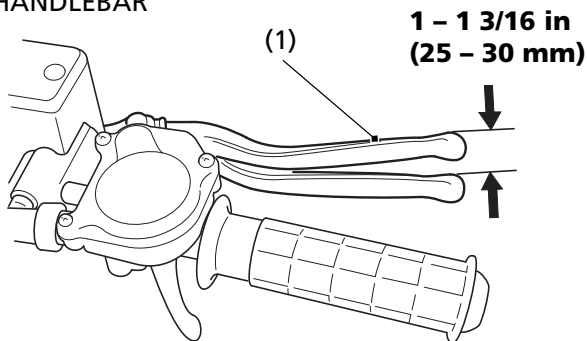

Front Brake Lever Freeplay & Shoe Lining Clearance

RIGHT HANDLEBAR

(1) front brake lever

1. Measure the distance the brake lever moves before the brakes start to take hold. Freeplay, measured at the tip of the front brake lever (1) should be:
1 - 1 3/16 in (25 - 30 mm)