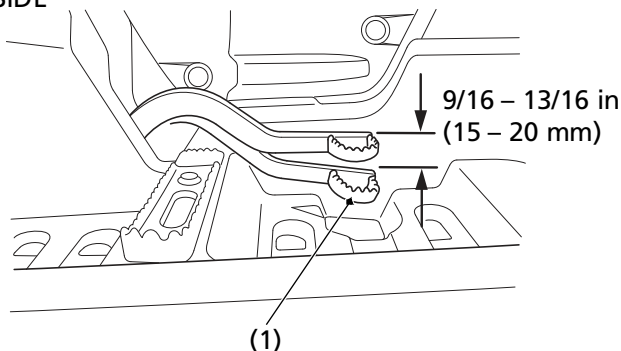

Rear Brake Pedal Freeplay

RIGHT SIDE

(1) rear brake pedal

Inspection

Measure the distance the rear brake pedal (1) moves before the brake starts to take hold. Freeplay, measurement at the tip of the end of the pedal, should be:

9/16 – 13/16 in (15 – 20 mm)

If necessary, adjust to the specified range.