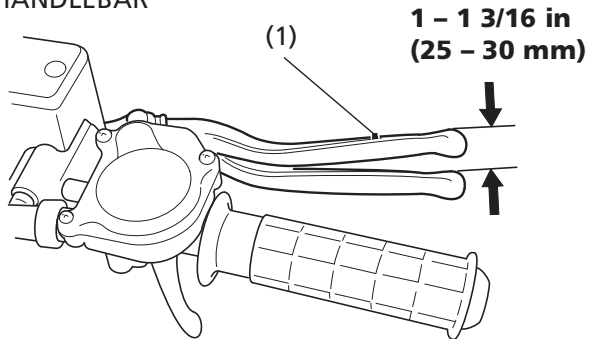

## Front Brake Lever Freeplay & Shoe Lining Clearance

RIGHT HANDLEBAR

(1) front brake lever

1. Measure the distance the brake lever moves before the brakes start to take hold. Freeplay, measured at the tip of the front brake lever (1) should be:  
1 - 1 3/16 in (25 - 30 mm)