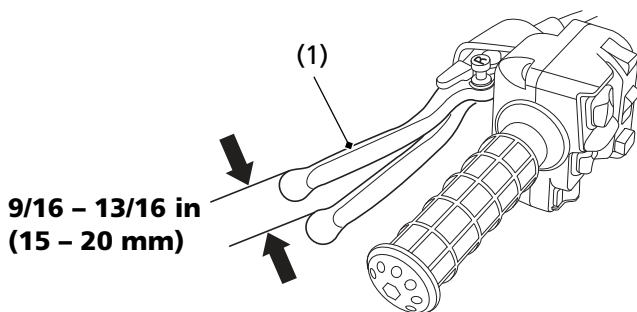

## Rear Brake Lever Freeplay

### LEFT HANDLEBAR

(1) rear brake lever/parking brake lever

### Inspection

Measure the distance the rear brake lever/parking brake lever (1) moves before the brake starts to take hold. Freeplay, (measurement at the tip of the end of the brake lever), should be:

**9/16 - 13/16 in (15 - 20 mm)**

If necessary, adjust to the specified range.